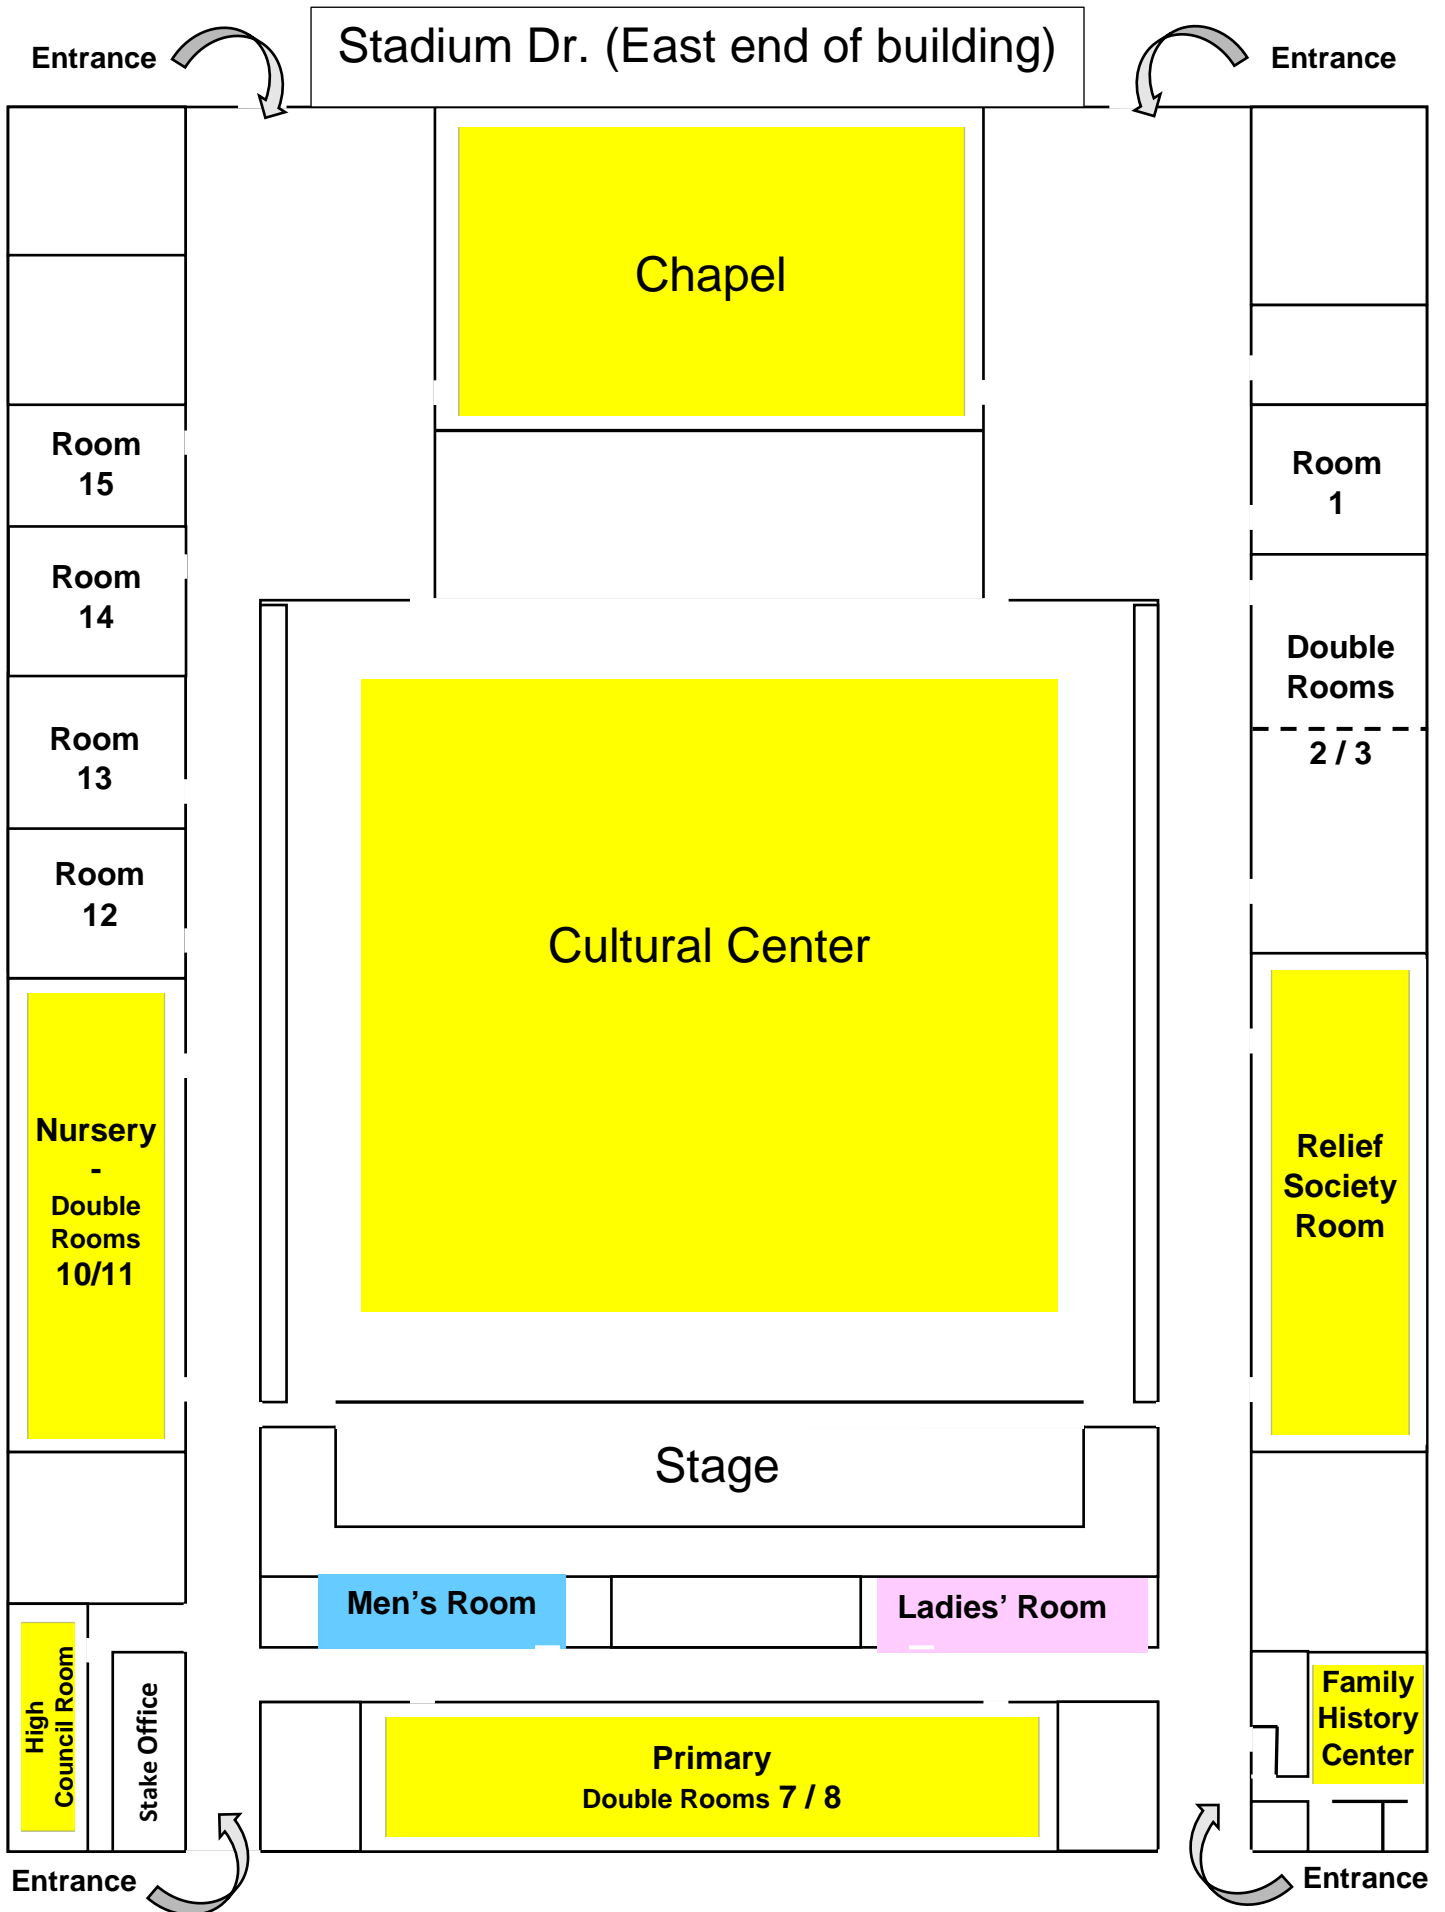

Tallahassee Family History Discovery Day Schedule 4 May 2019

Time/Location	Chapel	High Council	Nursery	Primary	Relief Society	Institute: RootsTech Video Sessions
8:30-9:15	Registration					
9:15-9:20	Welcome					
9:30-10:30	Melody Porter: <i>Census First 1880-1940</i>	Wayne Stalvey: <i>The 3 D's of the 1880 Census</i>	Barbara Kent: <i>I See Dead People! Trip to the Graveyard</i>	*Marilyn Cranford: <i>FamilySearch for Beginners—Our Favorite People!!</i>	Scott McNutt: <i>Tracking Down Native American Ancestors</i>	Christine Woodcock: <i>Breaking Through Brick Walls in Scottish Research</i>
10:30-10:45	Break					
10:45-11:45	Marilyn Cranford: <i>Best Practices on FamilySearch Family Tree (or How Can I Find the Good Stuff and Keep My Sanity?)</i>	Juanita Gaston and Ronald Williams: <i>Tracing African American Families: Pre- and Post-Emancipation</i>	Mary Anne Price: <i>Courthouse Records and Where to Find Them</i>	Diane Dittgen: <i>Between a Rock and a Hard Place: Examining the Decision to Emigrate to America</i>	*Trudie Bell: <i>What Do I Do Now?</i>	Christi Lynn Jacobsen, Dana Leeds, Diahana Southard: <i>You Can Do DNA</i>
11:45-12:00	Break					
12:00-1:00	Melody K. Porter: <i>Documentation—I Don't Want To Do It and You Can't Make Me!</i>	Trudie Bell: <i>Local Resources</i>	Courtney Newton: <i>FamilySearch Research Wiki</i>	Brenda Havlicak: <i>A Encontrar Nuestros Ancestros!</i> (This class will be held in the Family History Center)	*Joan Stalvey: <i>Ancestry.com for Beginners</i>	Alison Taylor: <i>How to Write Your Life Story in Five Pages or Less</i>

* Indicates Beginner Classes

Map of Building on Back

INSTITUTE Building is located behind the main building.